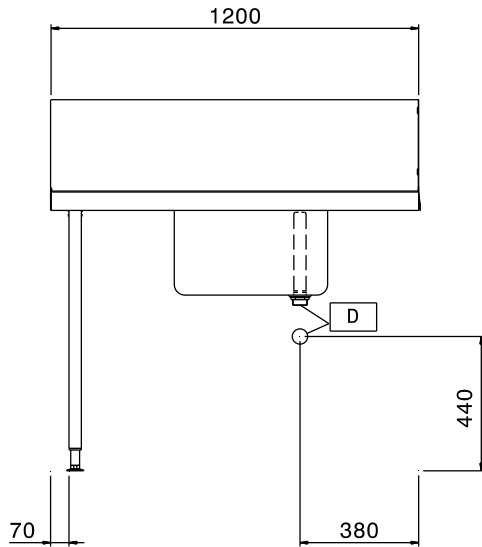

Short Form Specification

Item No. _____

For hood type dishwashers. Constructed in 304 AISI stainless steel with backsplash mm250h. N. 2 square 40x40mm tubular legs on height-adjustable feet. Bowl size mm500x400x300h with overflow pipe and drain hole. Basket direction: from left to right.

Main Features

- Supplied knocked-down and easy to assemble.
- Designed for 500x500 mm dishwashing racks.
- Plain undershelves and pre-rinse units available as optional accessories.

Construction

- Stainless steel feet 50 mm adjustable in height to ensure that tables drain back into the dishwasher.
- Included splashback to prevent water spatter.
- Deep anti-drip profiles completely folded with lower edge for safe and easy cleaning.
- All surfaces smooth with polished finish.
- 40x40 mm square tubular legs in AISI 304 stainless steel.
- 304 AISI stainless steel construction throughout.
- To be secured to the dishwasher and fitted with one pair of legs at the other end.
- Bowl size 500x400x300h with drain hole and strainer.

Optional Accessories

- Wall mounted mixing temperature pre-rinse unit PNC 855381
- Single hole deck mounted mixing temperature pre-rinse unit PNC 855385
- Single hole deck mounted elbow operated mixing temperature faucet with pre-rinse unit PNC 855386
- Single hole deck mounted riser add-on mixing temperature faucet with pre-rinse unit PNC 855387
- Undershelf for Dishwasher table, 1200 mm PNC 865352
- Floor fastening kit for 2 square legs PNC 865386
- Single plastic drain syphon 2 " for Sinks PNC 895313

APPROVAL: _____

Experience the Excellence
www.electroluxprofessional.com

Front

Side

Top

Key Information:

External dimensions, Width:	1200 mm
865309 (BHHPTB12L)	
External dimensions, Depth:	745 mm
External dimensions, Height:	1170 mm
Net weight:	8 kg
Splashback Dimensions, Height:	300 mm
Basin dimensions:	500x400x300h