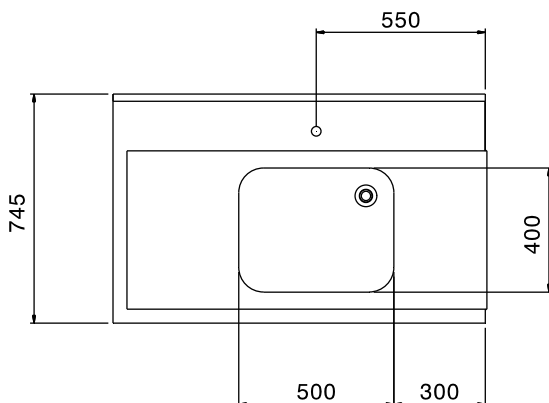

Short Form Specification

Item No. _____

For hood type dishwashers. Constructed in 304 AISI stainless steel with backsplash mm250h. N. 2 square 40x40mm tubular legs on height-adjustable feet. Bowl size mm500x400x300h with overflow pipe and drain hole. Basket direction: from left to right.

Main Features

- Supplied knocked-down and easy to assemble.
- Designed for 500x500 mm dishwashing racks.
- Plain undershelves and pre-rinse units available as optional accessories.

Construction

- Stainless steel feet 50 mm adjustable in height to ensure that tables drain back into the dishwasher.
- Included splashback to prevent water spatter.
- Deep anti-drip profiles completely folded with lower edge for safe and easy cleaning.
- All surfaces smooth with polished finish.
- 40x40 mm square tubular legs in AISI 304 stainless steel.
- 304 AISI stainless steel construction throughout.
- To be secured to the dishwasher and fitted with one pair of legs at the other end.
- Bowl size 500x400x300h with drain hole and strainer.

APPROVAL: _____

Experience the Excellence
www.electroluxprofessional.com

Front

Side

Top

Key Information:

External dimensions, Width:	1200 mm
865309 (BHHPTB12L)	
External dimensions, Depth:	745 mm
External dimensions, Height:	1170 mm
Net weight:	8 kg
Splashback Dimensions, Height:	300 mm
Basin dimensions:	500x400x300h