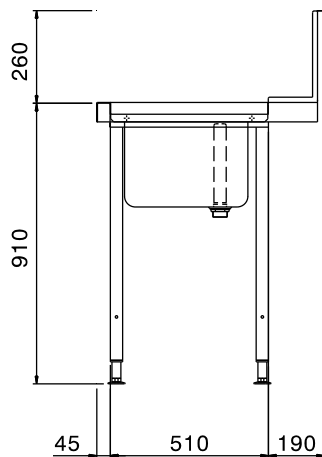

Short Form Specification

Item No. _____

For hood type dishwashers. Constructed in 304 AISI stainless steel with backsplash mm250h. N. 2 square 40x40mm tubular legs on height-adjustable feet. Bowl size mm500x400x300h with overflow pipe and drain hole. Basket direction: from left to right.

Main Features

- Supplied knocked-down and easy to assemble.
- Designed for 500x500 mm dishwashing racks.
- Plain undershelves and pre-rinse units available as optional accessories.

Construction

- Stainless steel feet 50 mm adjustable in height to ensure that tables drain back into the dishwasher.
- Included splashback to prevent water spatter.
- Deep anti-drip profiles completely folded with lower edge for safe and easy cleaning.
- All surfaces smooth with polished finish.
- 40x40 mm square tubular legs in AISI 304 stainless steel.
- 304 AISI stainless steel construction throughout.
- To be secured to the dishwasher and fitted with one pair of legs at the other end.
- Bowl size 500x400x300h with drain hole and strainer.

Optional Accessories

- Wall mounted mixing temperature pre-rinse unit PNC 855381
- Single hole deck mounted mixing temperature pre-rinse unit PNC 855385
- Single hole deck mounted elbow operated mixing temperature faucet with pre-rinse unit PNC 855386
- Single hole deck mounted riser add-on mixing temperature faucet with pre-rinse unit PNC 855387
- Undershelf for Dishwasher table, 1200 mm PNC 865352
- Floor fastening kit for 2 square legs PNC 865386
- Single plastic drain syphon 2 " for Sinks PNC 895313

APPROVAL: _____

Experience the Excellence
www.electroluxprofessional.com

Front

Side

Top

Key Information:

External dimensions, Width:	1200 mm
865309 (BHHPTB12L)	
External dimensions, Depth:	745 mm
External dimensions, Height:	1170 mm
Net weight:	8 kg
Splashback Dimensions, Height:	300 mm
Basin dimensions:	500x400x300h